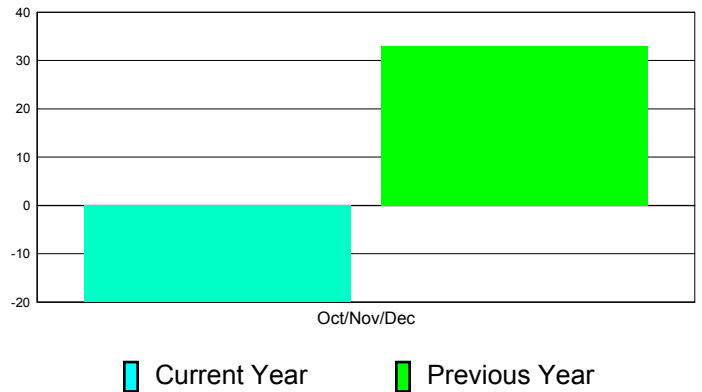

Comparison of Membership Gain/Loss

Current Year Compared to the Previous Year