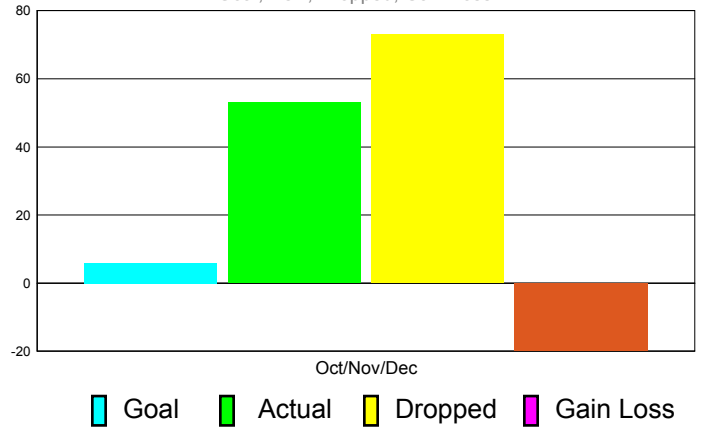

Membership Results 2011-2012

Goal, New, Dropped, Gain/Loss